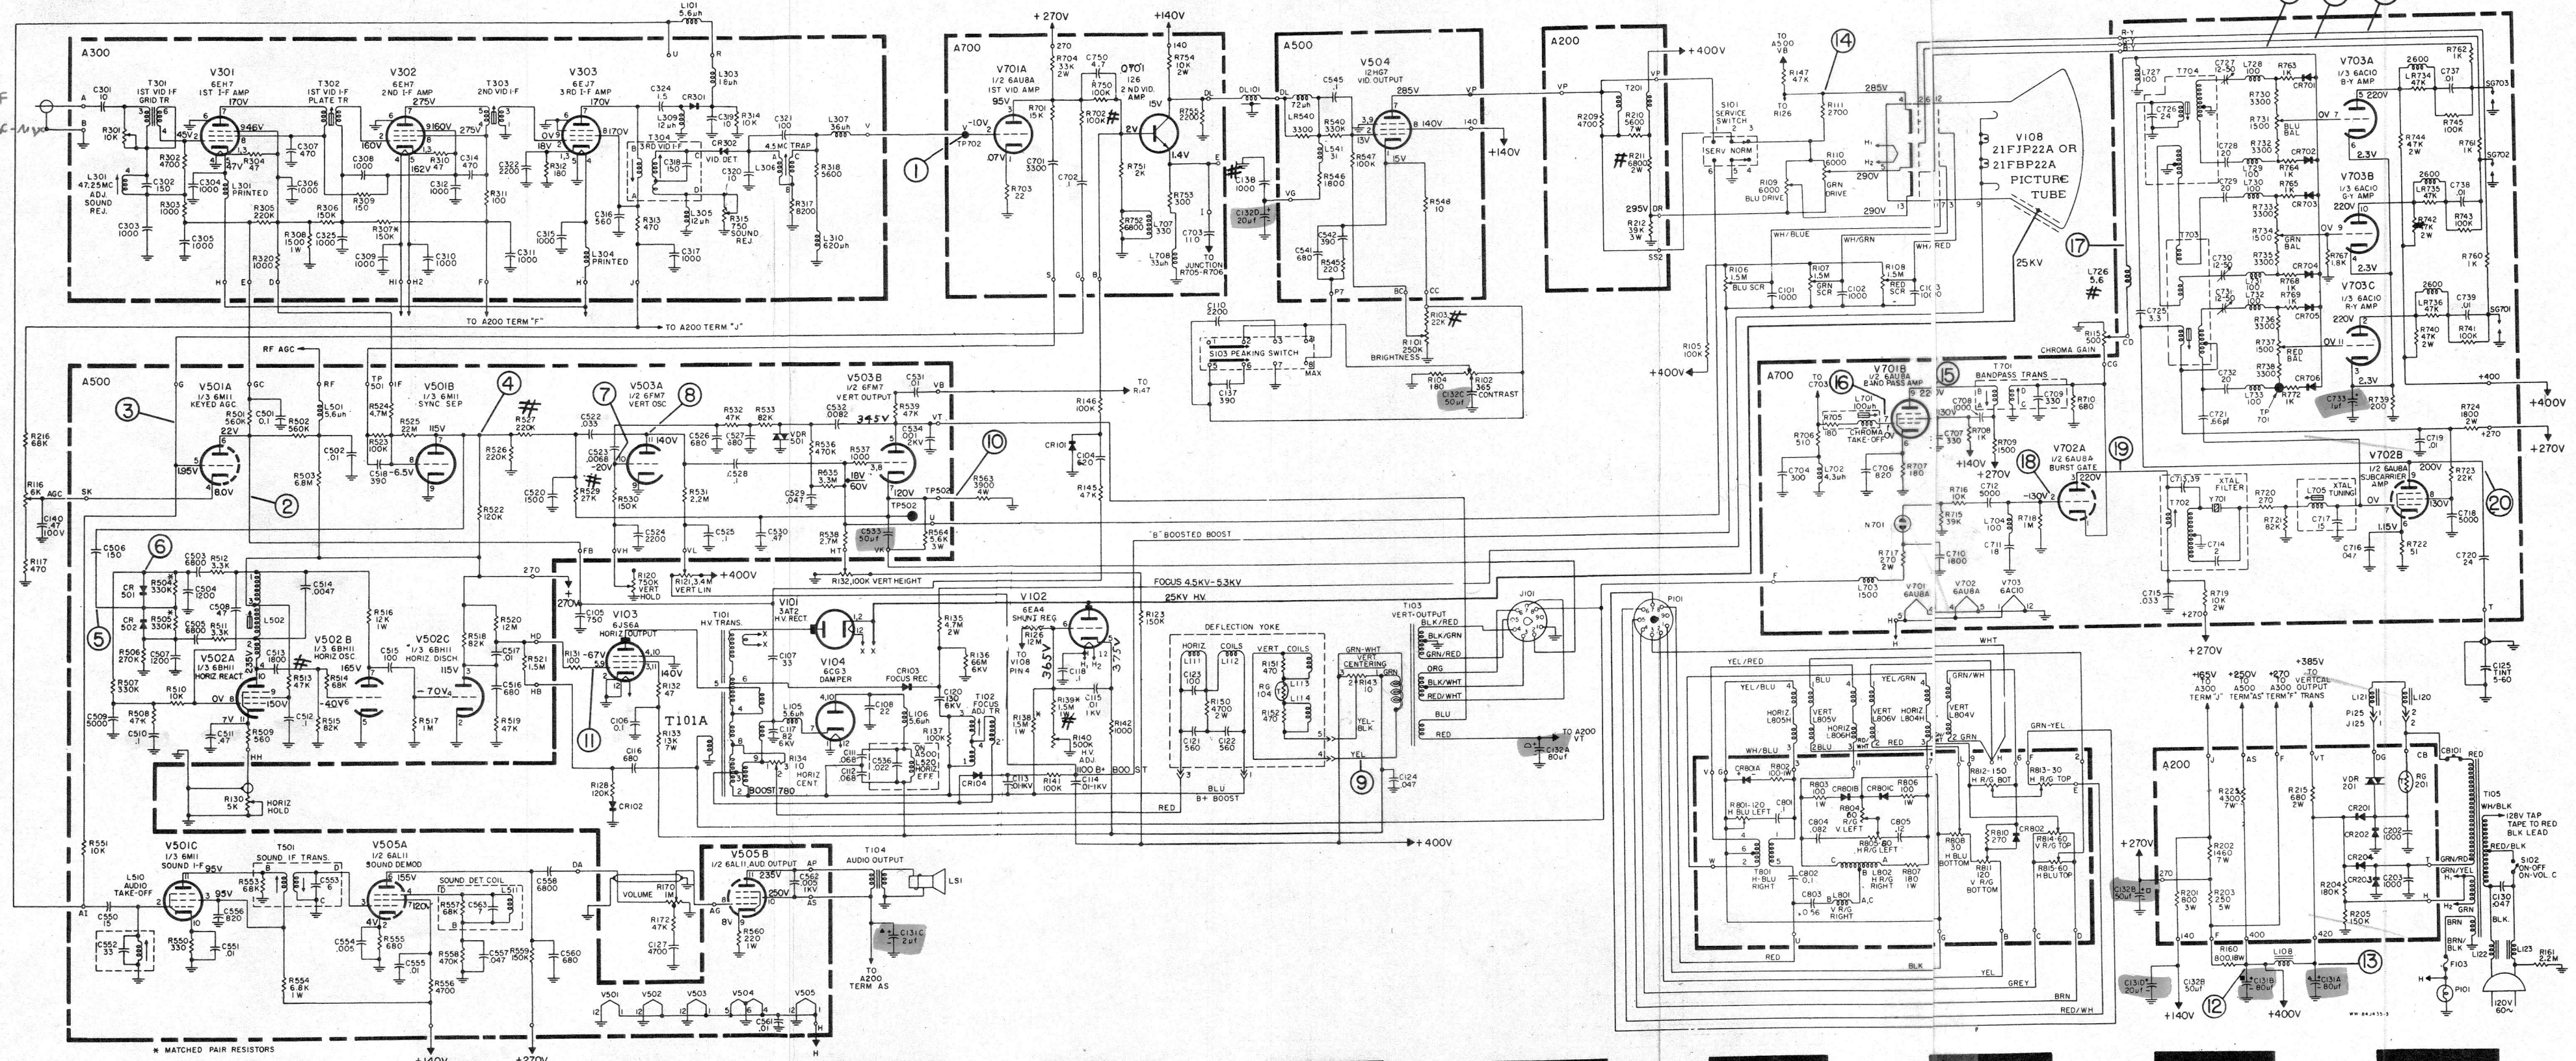

TUNER  
 6 HAS RF  
 6 HAS 7 OSC

Panel B - CB Chassis (21'')