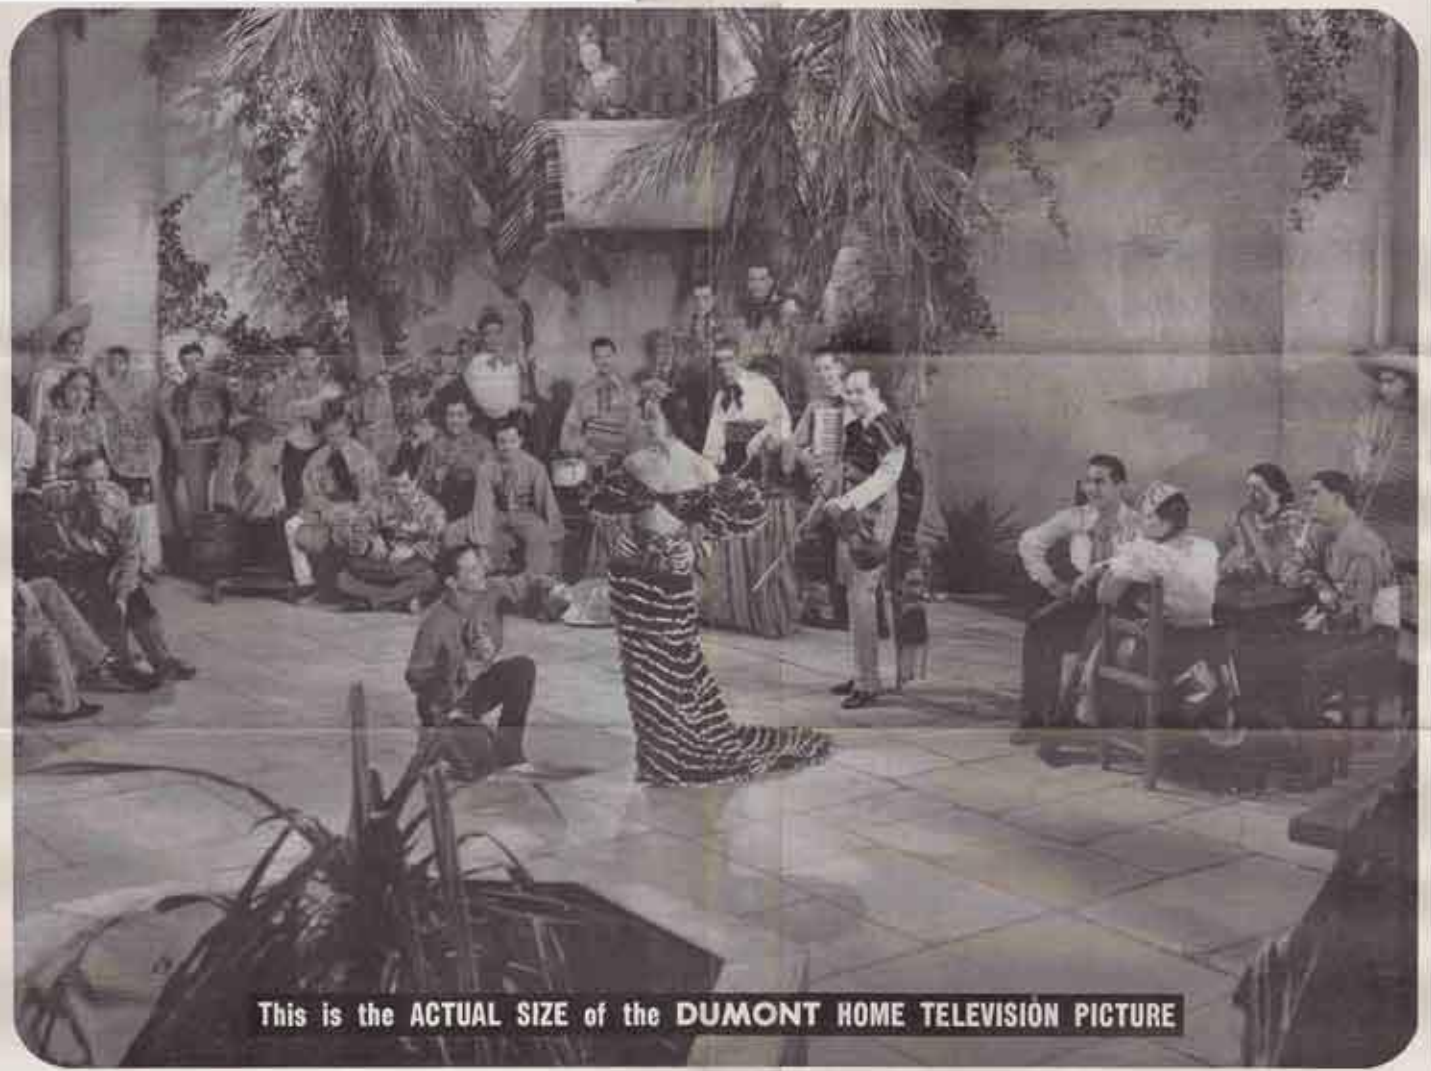

DUMONT TELEVISION

Model - 195X

Now!

presents a

Larger Screen*

11 $\frac{1}{4}$ x 15 Inches

HOME TELEVISION RECEIVER

***169 Sq. Inches of Actual Picture!**

see picture inside

This is the ACTUAL SIZE of the DUMONT HOME TELEVISION PICTURE

The **ORIGINATOR** *of*
" **Large Screen** "
TELEVISION

195
**The Last Word
in Television!**