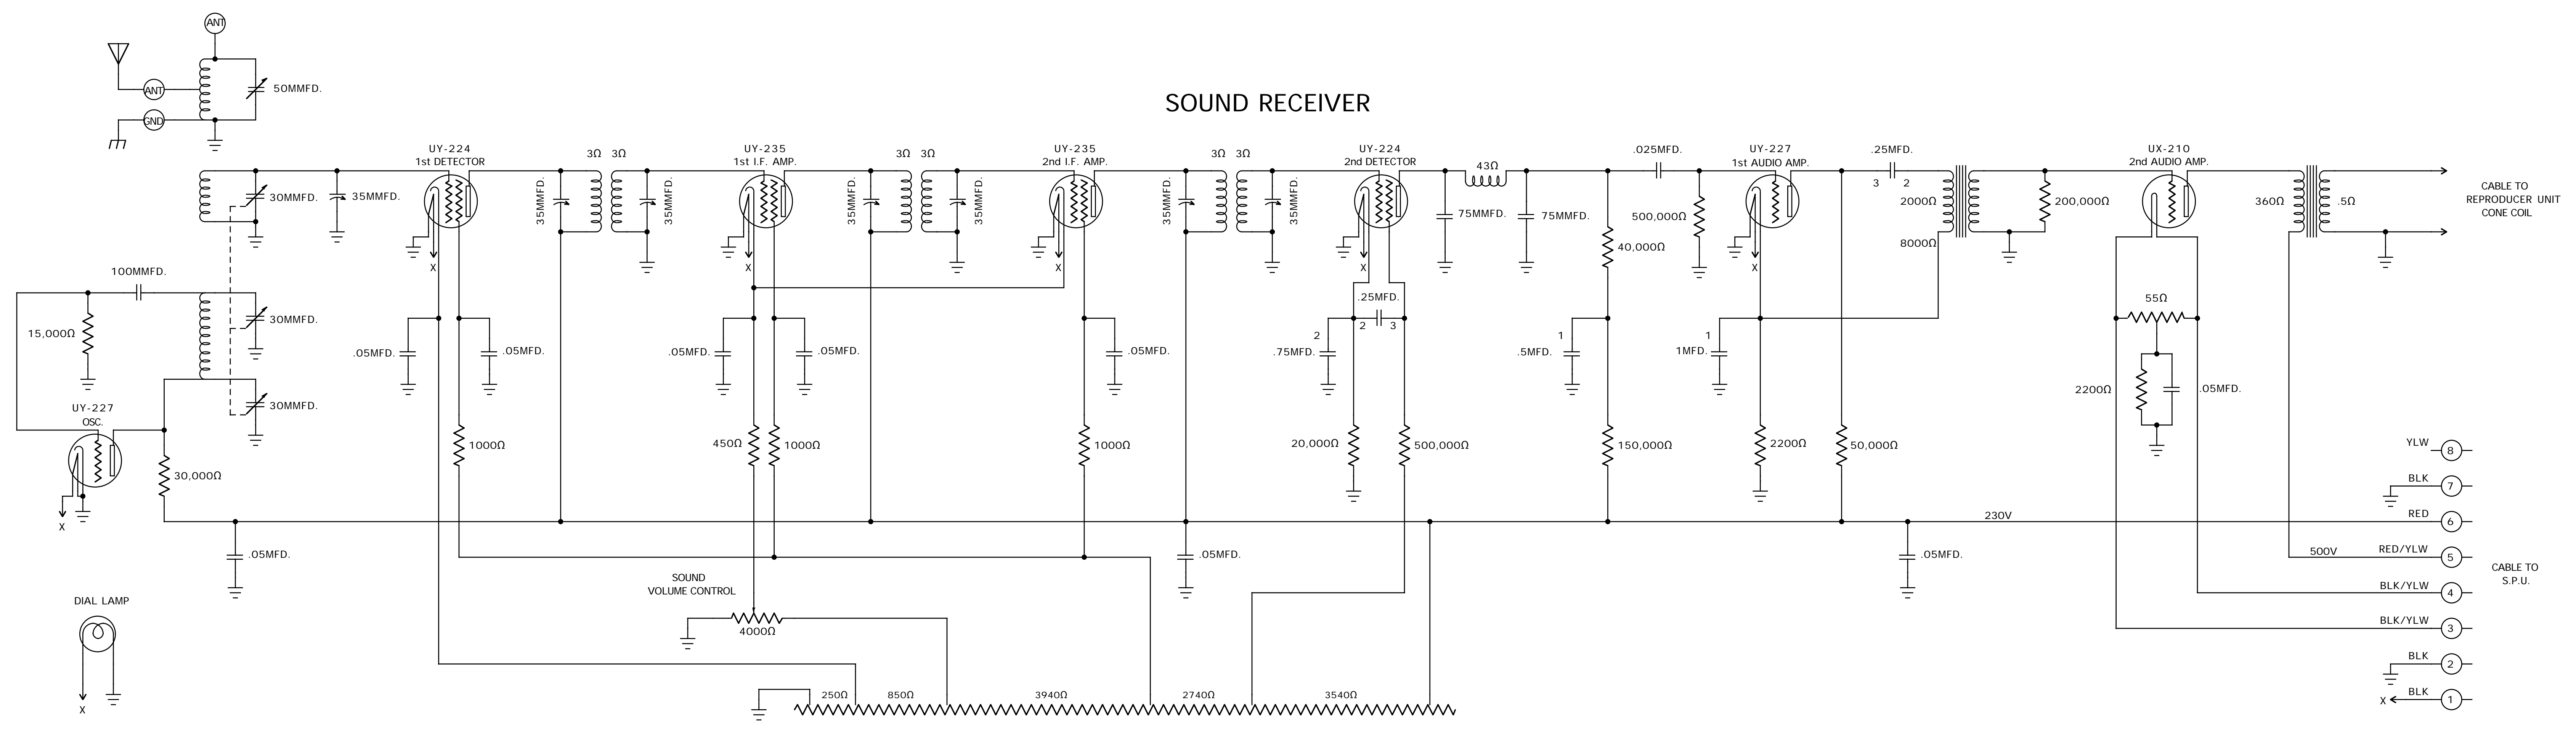

PICTURE RECEIVER

SOUND RECEIVER

NO.	REVISIONS

PRELIMINARY

CIRCUIT DIAGRAMS TELEVISION RECEIVER	
DRAWN BY: <i>J. H. ...</i> SEP 18, 1931	AP. MFG
APPROVED	ISSUED
ENGINEERING DEPARTMENT RCA Victor Company, Inc. CAMDEN, N.J.	
7-2737	