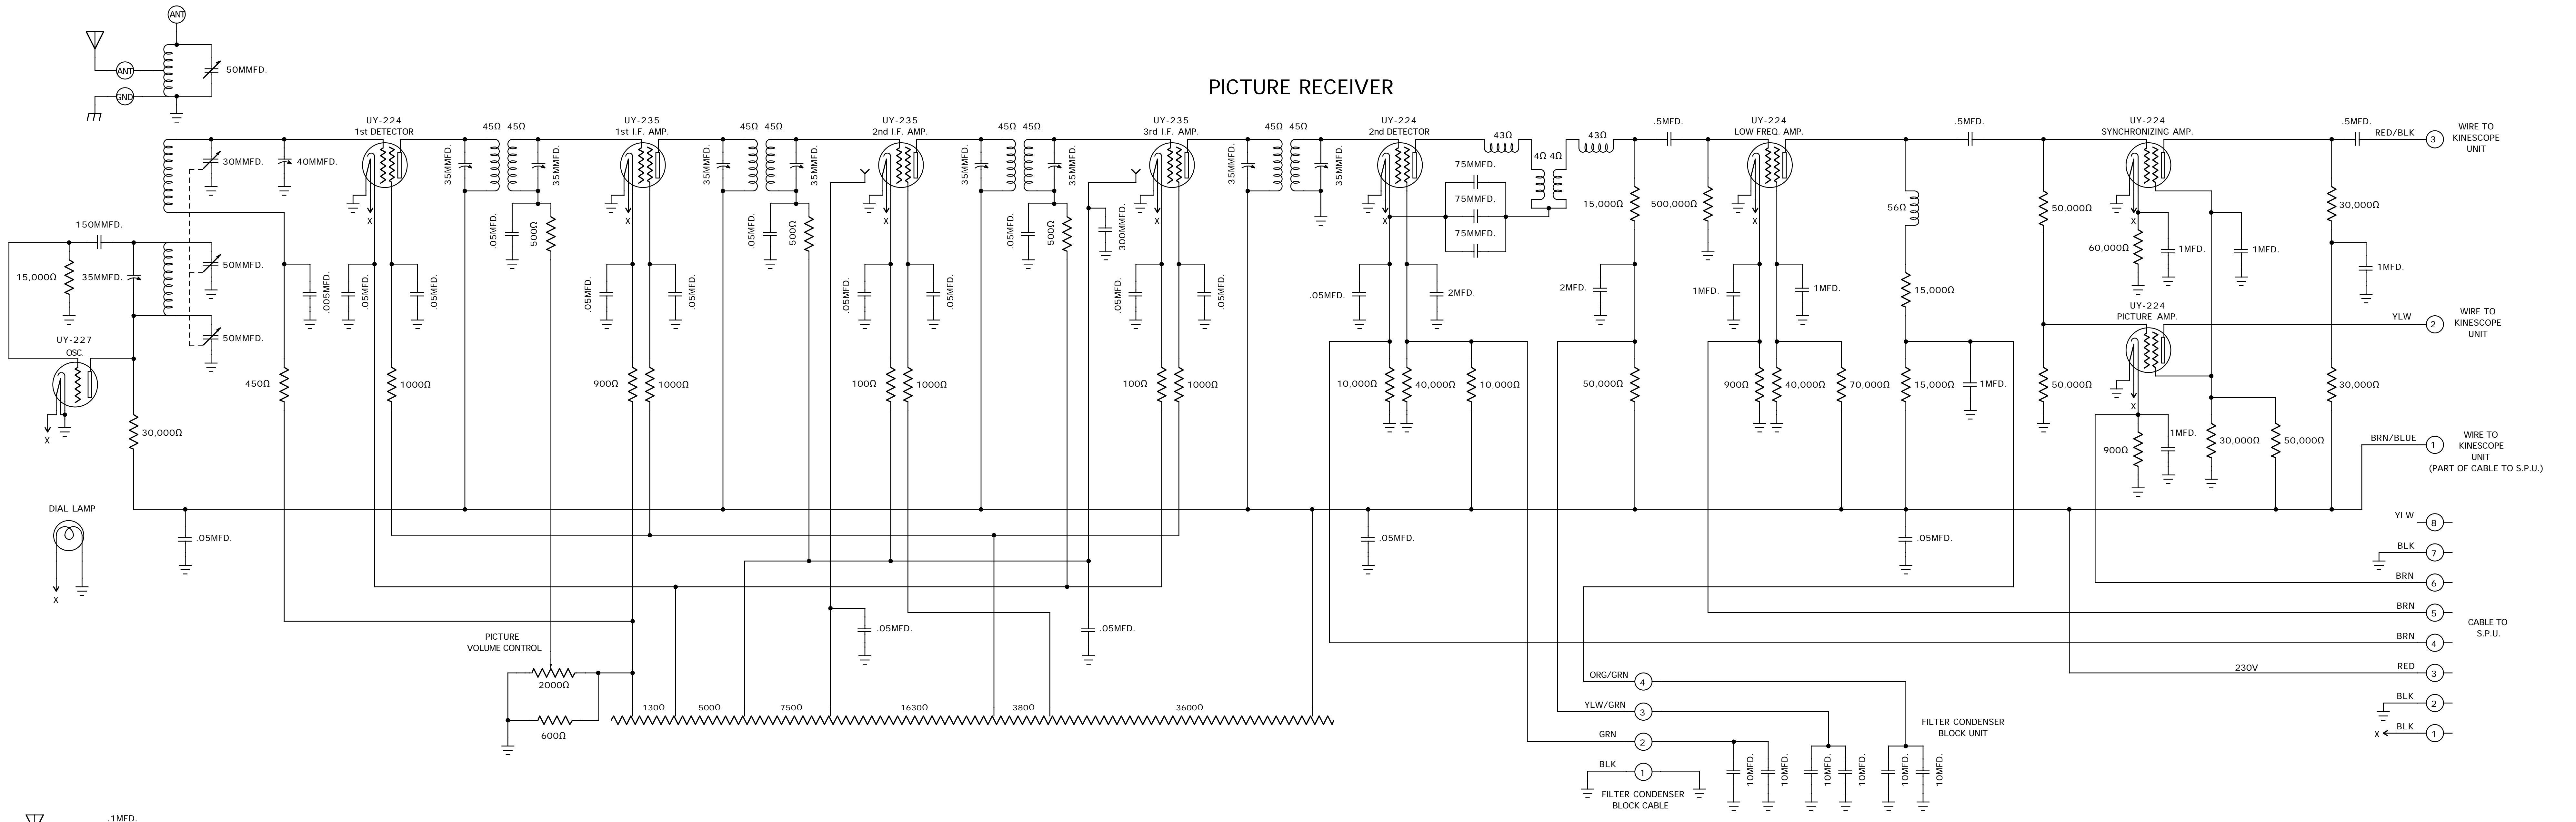

PICTURE RECEIVER

SOUND RECEIVER

NO.	REVISIONS

PRELIMINARY

CIRCUIT DIAGRAMS TELEVISION RECEIVER	
DRAWN BY: <i>J. H. ...</i> SEP 18, 1931	AP. MFG
APPROVED	ISSUED
ENGINEERING DEPARTMENT RCA Victor Company, Inc. CAMDEN, N.J.	
7-2737	