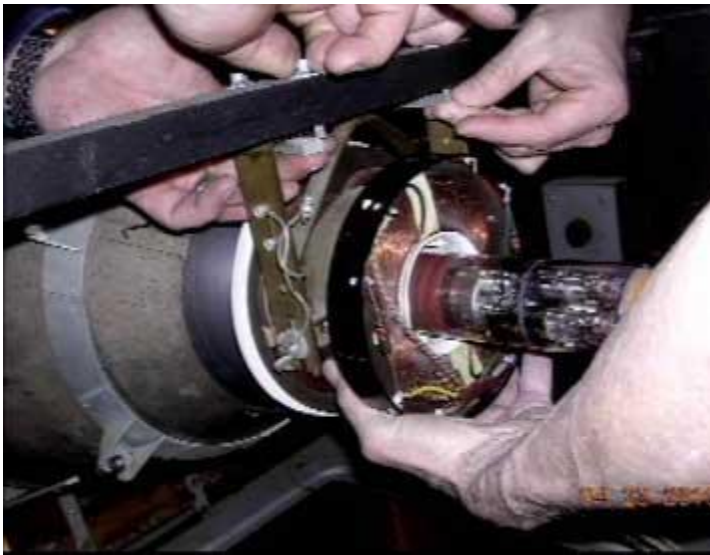

## 2010 Convention - Pictures

Cliff Benham and the RX-40

Couple of "West Coasters"

Can someone give me (another) hand installing this rebuilt 15GP?

Meeting of minds.....

Dave at "master control".....

From across the pond.....Viva La France!

A couple of very hard working, nice guys.....

The Philco in living color once again...

Pete & Bob getting up close and personal with the CT-100 chassis.

Dream team minus Bob.....

And finally.....After the banquet each year many of the ETF vets, about 18 this year, assemble at Max & Erma's for our infamous and traditional banana cream pie.