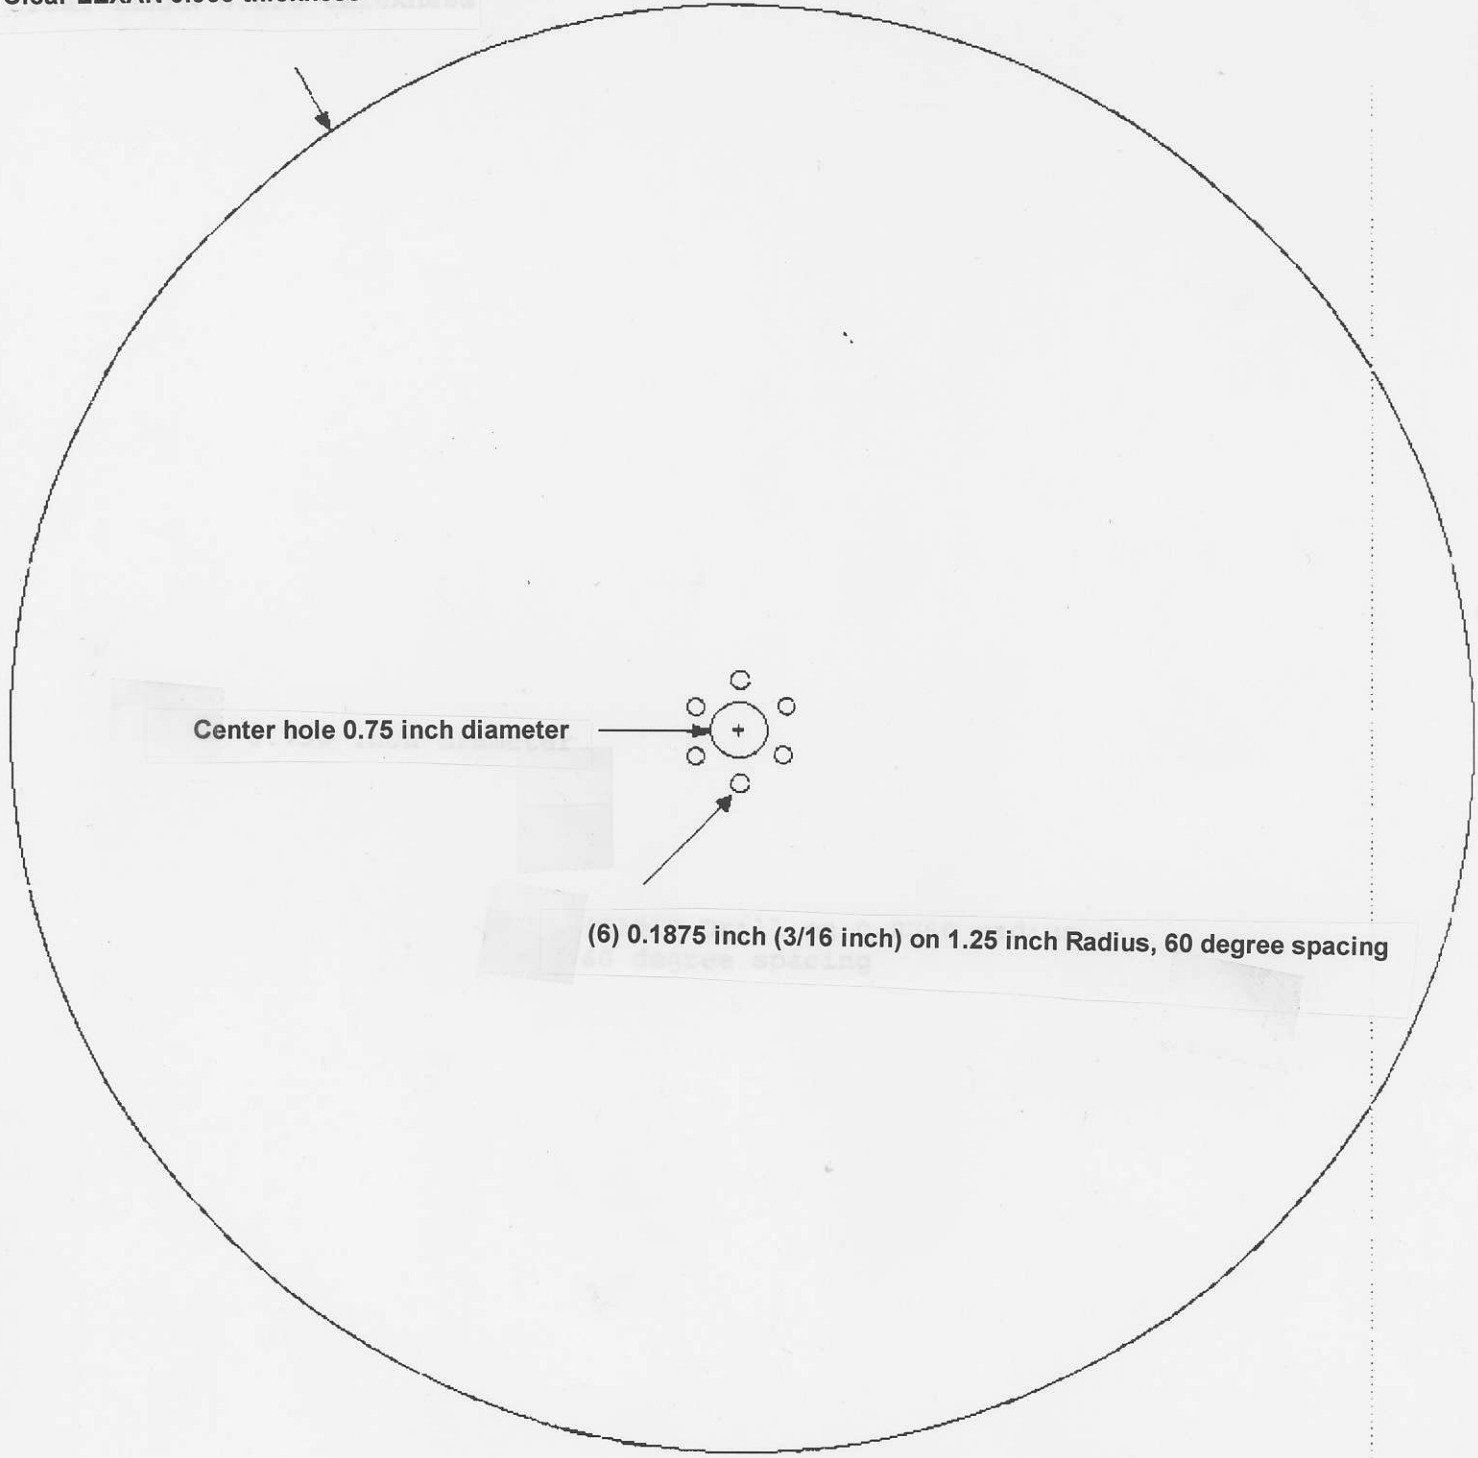

Radius 13.6875 inch (13 11/16 inches)  
Clear LEXAN 0.060 thickness

Center hole 0.75 inch diameter

(6) 0.1875 inch (3/16 inch) on 1.25 inch Radius, 60 degree spacing

DRAWING NOT TO SCALE

Make 2 each

DuMont Industrial Color Monitor 02-01-2013