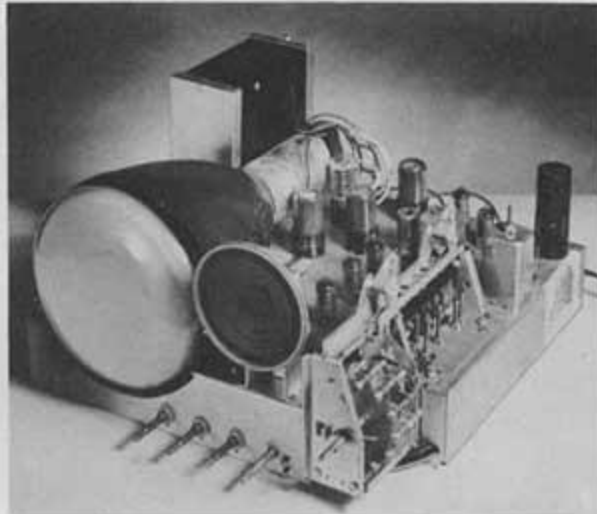

The audio portion uses FM for maximum quality sound.

The high voltage power supply supplies 5000 Volts for picture tube operation.

The cadmium plated steel chassis measures 14" x 14" x 2½" and comes ready punched and formed for quick assembly.

The power supply operates from 105 to 125 Volts AC or DC with a consumption of 100 Watts.

On the rear of the chassis are the following controls: Brightness, vertical size, horizontal size, focus, horizontal centering, vertical centering.