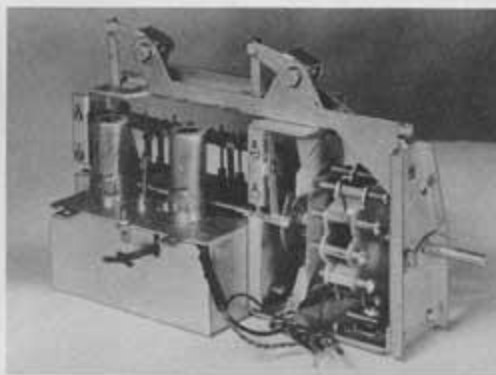

Completely ASSEMBLED 12 CHANNEL TUNER

One of the finest tuners available is supplied completely assembled. The tuner has 3 permeability tuned circuits for both the high and low bands. A 6BH6 is used as R.F. Amplifier while a 6J6 twin triode operates as mixer and oscillator. This tuner is big—9" long, 4" wide and 6" high and should not be compared with the small switch tuned tuners usually supplied.

The tuner is adjustable from the front of the set and can be peaked while observing the station. It is aligned before shipment.

COMPLETELY ASSEMBLED 5000 VOLT PICTURE TUBE POWER SUPPLY

This husky 5000 volt supply provides adequate voltage for the picture tube and gives perfect black and white reproduction. It is of the R.F. type and comes complete with the 50L6 R.F. oscillator and the 1B3 rectifier tubes installed.

A complete schematic is reproduced on the back of this circular.

IMPORTANT NOTICE BEFORE ORDERING

This kit is supplied with the manufacturer's service manual which covers the design of each section with schematics, the alignment of the entire unit, a description of the operation of each section, trouble shooting, parts list and large complete schematic. In addition, a copy of Howard Sams Photofact service data is included showing location of parts.

There is **NOT AN ASSEMBLY** instruction manual or pictorial wiring diagram.

The construction should **NOT** be attempted by any but experienced radio assemblers or with the assistance of an experienced radio technician. The standard Heathkit service policy does not apply to this instrument.

ORDER BLANK

To **HEATH COMPANY**
BENTON HARBOR,
MICHIGAN

From _____

(PLEASE PRINT NAME AND ADDRESS)

PLEASE RUSH

_____ Belmont Raytheon 7" TV Kits at $_____ each

QUANTITY

Also include _____ Heathkit _____ at $_____

EXPRESS SHIPMENT ONLY • DO NOT SEND POSTAGE

Enclosed find Check ☐ Money Order ☐ for $_____

(Please Send 25% Deposit on C. O. D. Shipments)