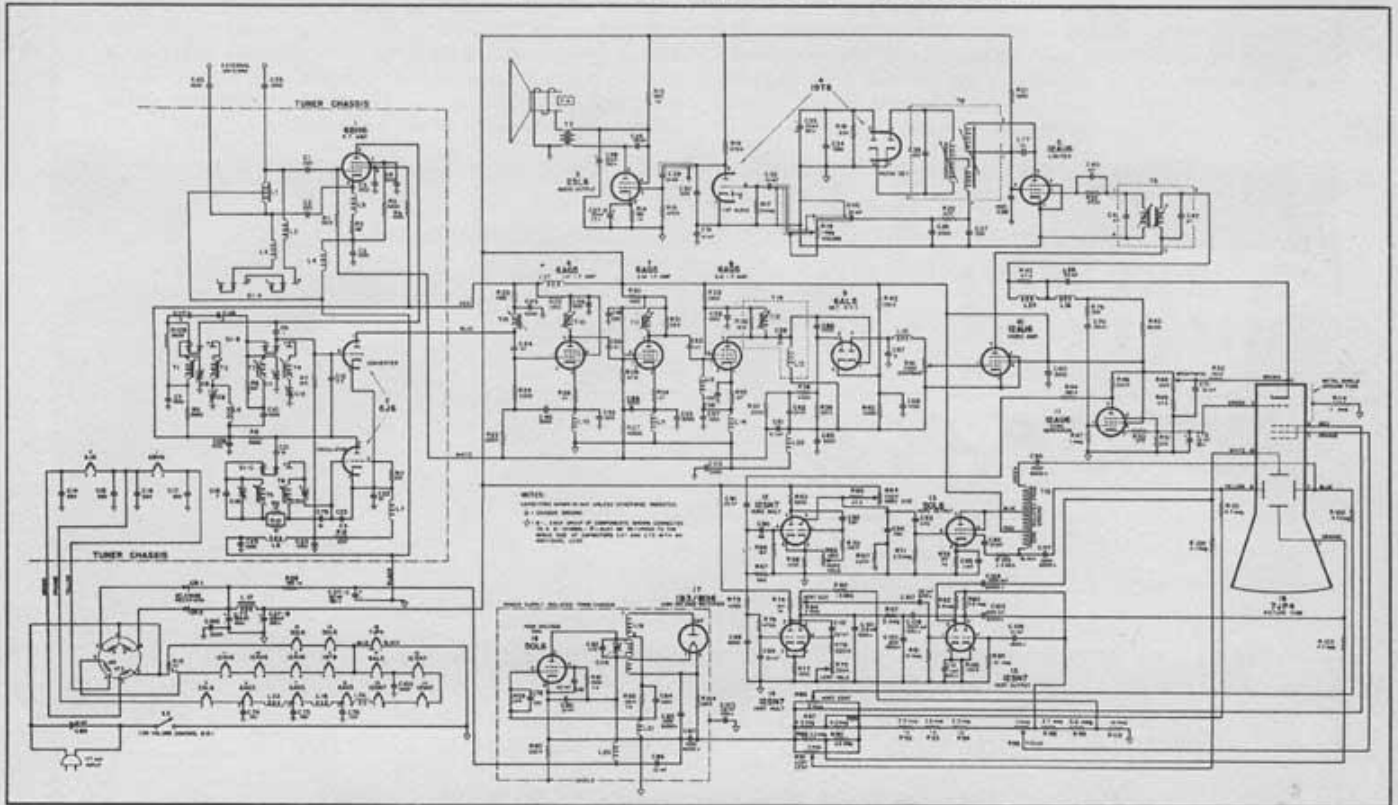

# TELEVISION KIT

Factory quality . . . complete with  
beautiful Mahogany cabinet . . .  
18 tubes . . . 7" TV tube . . . all parts

A SPECIAL OFFER AT

Only **\$69.50**

QUANTITY LIMITED

Schematic of Belmont Raytheon 7" TV Receiver