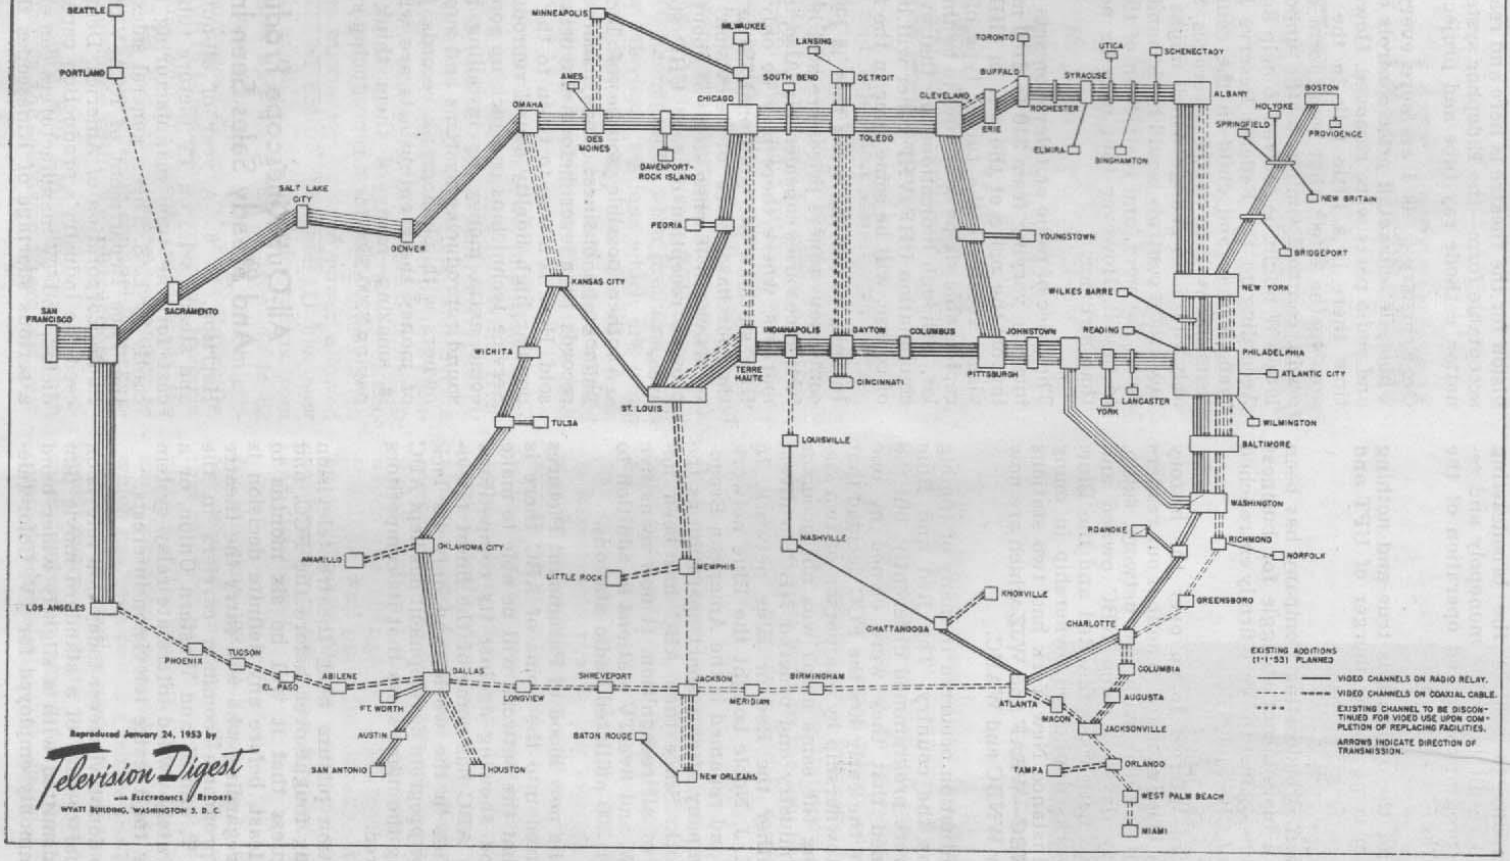

BELL SYSTEM TELEVISION NETWORK FACILITIES

Chart Prepared by AT&T Co.

We are pleased to reproduce the above Chart which we feel is of interest to National Radio-TV News readers. It is reprinted with permission of Television Digest, of Washington, D. C.

National Radio-TV News, April-May 1951

Courtesy of Bob Dobush