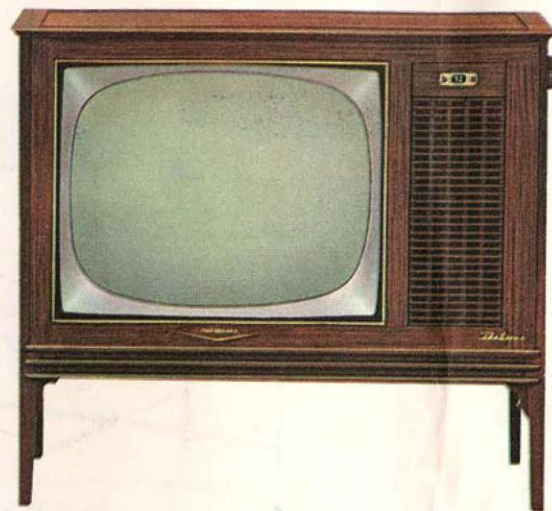

Deluxe

hallmark of master craftsmanship . . .

THE CUNNINGHAM

Deluxe Model, 24D865 Series

332 sq. in. viewable picture, 24-in. tube (overall diag.).

Lowest-priced TV *Deluxe* with 24" tube (overall diagonal). Modern cabinetry, all *Deluxe* features: Phono-Jack and Tone Control, Channel Indicator, 3-speaker "Panoramic Sound," "Magic Monitor" Chassis, *Mirror-Sharp* picture, *Silverama* Aluminized Tube, "One-Touch" Control. Mahogany grained or Limed Oak grained finishes. Height, 36-1/2"; Width, 28-5/16"; Depth, 17-7/8". (Approx.)