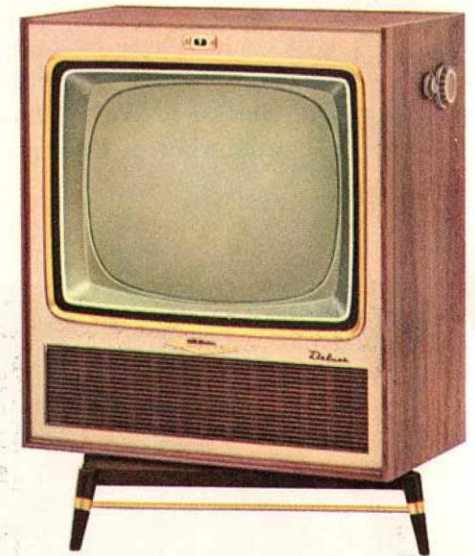

THE LOCKWOOD

Deluxe Model, 21D860 Series

262 sq. in. viewable picture, 21-in. tube (overall diag.).

Luxurious Television *Deluxe* swivel console, with every *Deluxe* feature: "Magic Monitor" Chassis, Phono-Jack and Tone Control, Channel Indicator, 3-speaker "Panoramic Sound," *Mirror-Sharp* picture, *Silverama* Aluminized Tube. Mahogany finish, Walnut finish with Blond Tropical Hardwood face or genuine Birch veneers and solids. Height, 36-9/16"; Width, 28-11/16"; Depth, 17".