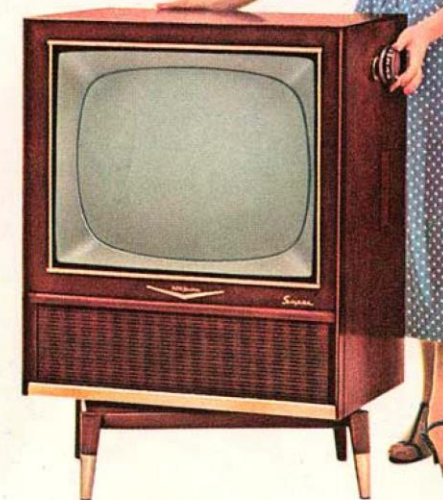

THE RANDOLPH

Super Model, 24T833 Series

332 sq. in. viewable picture, 24-in. tube (overall diag.).

Biggest value in RCA Victor "larger-than-life" TV! "Touch-turn" *swivel* convenience, *Mirror-Sharp* picture, *Silverama* Aluminized Tube, Balanced Fidelity Sound, "One-Touch" Control. Mahogany grained or Limed Oak grained finishes. Height, 33-7/8"; Width, 25-15/16"; Depth, 18-7/32". (Approx.)