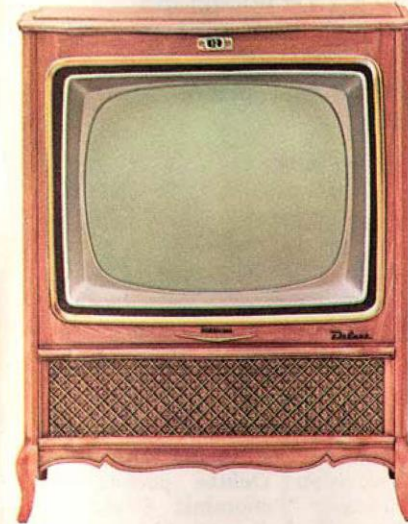

NEW RCA VICTOR TELEVISION

Cabinetry that bears the

THE FAIRHAVEN

Deluxe Model, 21D856 Series

262 sq. in. viewable picture, 21-in. tube (overall diagonal).

Magnificent Television *Deluxe* lowboy cabinetry, with Modern styling, all the *Deluxe* features: 3-speaker "Panoramic Sound," Channel Indicator, "Magic Monitor" Chassis, Phono-Jack and Tone Control, *Mirror-Sharp* picture, *Silverama* Aluminized Tube, "One-Touch" Control. Mahogany grained, Walnut grained with Blond Tropical Hardwood trim or Limed Oak grained finishes. Height, 33-23/32"; Width, 39"; Depth, 18".