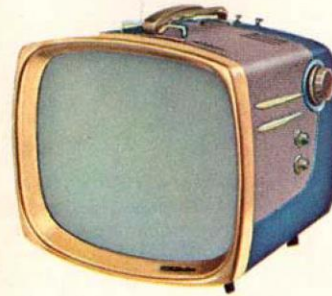

THE SOCIALITE

Deluxe Portable, 17PD809 Series
156 sq. in. viewable picture, 17-in. tube (approx. overall diag.).

RCA Victor's finest 17" (approx. overall diagonal) portable. "Flight-Line" styling, *Mirror-Sharp* picture, *Silverama* Aluminized Tube, telescoping antenna, Balanced Fidelity Sound, handle. Garnet, Ivory, Ebony and Ivory, Blue and Gray finishes. Height, 15-5/8"; Width, 17-9/32"; Depth, 15-17/32".