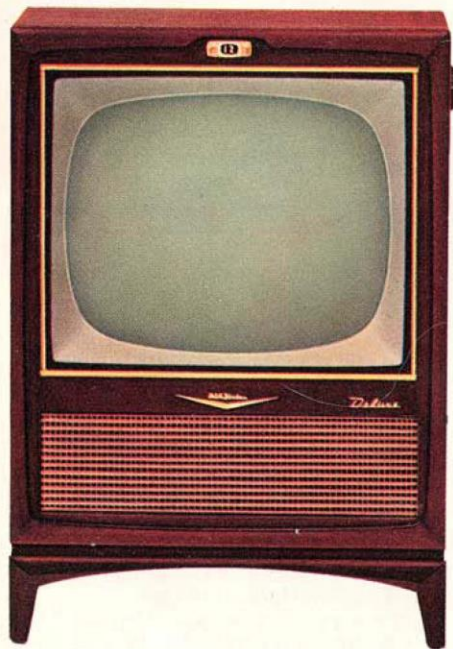

LUXURIOUS IN EVERY LINE . . . SUPERIOR IN EVERY FEATURE

New Super-Sensitive Cascode Tuner, in *every Television Deluxe*, gets TV's finest picture and sound faster, holds them better. New "Channel Equalizer" circuit all but eliminates fine tuning, reduces station "drift."

Most Television *Deluxe* models feature a Personalized Tone Control and Phono-Jack to turn your set into a TV-Phonograph "Combination."

New "Magic Monitor" *Deluxe* Chassis, RCA Victor's most powerful Black-and-White chassis, gives the best performance possible in any area where a TV signal is received.

THE ROBBINS

Deluxe Model, 21D852 Series

262 sq. in. viewable picture, 21-in. tube (overall diagonal).

Lowest-priced model with every RCA Victor Television *Deluxe* performance feature: 3-Speaker "Panoramic Sound," Front Window Channel Indicator, "Magic Monitor" *Deluxe* Chassis, Phono-Jack and Tone Control, *Mirror-Sharp* picture, *Silverama* Aluminized Tube, "One-Touch" Control. Mahogany grained, Walnut grained, Limed Oak grained or Birch grained finishes. Height, 35-17/32"; Width, 26-1/4"; Depth, 16-5/8".