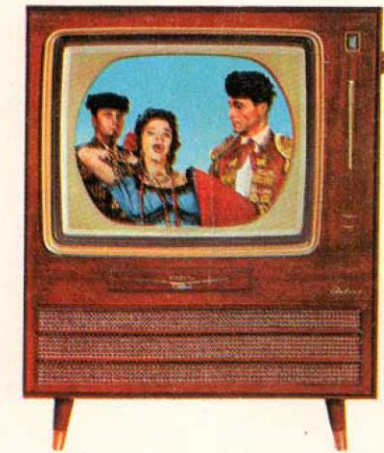

THE WHITBY *Color Deluxe Model 21CD789*

254 sq. in. viewable picture, 21-in. tube (overall diameter).

Lowest-priced *Deluxe* Compatible Color TV! Features 3-Speaker "Panoramic Sound," illuminated "Front Window" VHF indicator. Handsome console in choice of genuine Mahogany or Blond Tropical Hardwood veneers and solids. Height, 38-5/8"; Width, 31-9/16"; Depth, 28-1/8".