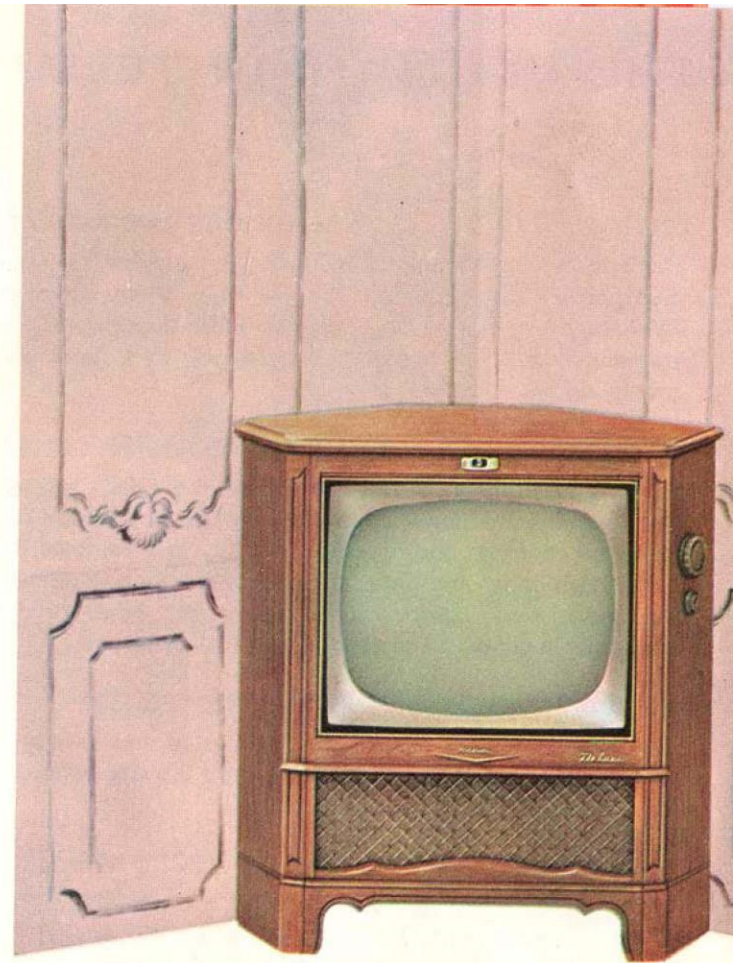

THE NORMAN

Deluxe Model, 21D862 Series

262 sq. in. viewable picture, 21-in. tube (overall diagonal).

New idea in room-wide TV viewing—a "Custom-Corner TV" console styled in genuine fine wood veneers and solids. *Deluxe* features include: "Magic Monitor" Chassis, Channel Indicator, 3-speaker "Panoramic Sound," Tone Control, *Mirror-Sharp* picture, *Silverama* Aluminized Tube, "One-Touch" Control. Genuine Tawny Birch veneers and solids. Height, 34-15/16"; Width, 33-3/16"; Depth, 19".