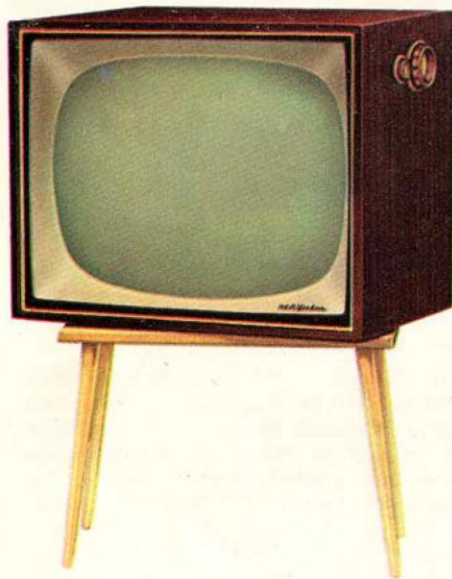

RCA VICTOR SUPER SETS AT ECONOMY PRICES!

Super performance features and Super styling . . . at a price within easy reach of the most modest budget! Here's big value in TV from the lowest priced RCA Victor Super table model to the best yet inexpensive console!

REMOTE CONTROL UNIT

- Turns Set On And Off
- Adjusts Volume
- Selects Channels
- 25-Foot Cord For Across-Room Viewing

(At no extra cost with RCA Victor Super Series 21RT820 and 21RT842)

THE DALTON

Super Model, 21T820 Series

262 sq. in. viewable picture, 21-in. tube (overall diag.).

Lowest-priced model with big Super set performance. *Mirror-Sharp* picture, *Silverama* Aluminized Tube, Balanced Fidelity Sound, "One-Touch" Control. Ebony, Mahogany grained, Lined Oak grained finishes. Height, 19-11/32"; Width, 23-3/4"; Depth, 16-13/32".

THE CLEMENT

Super Model, 21RT820 Series

262 sq. in. viewable picture, 21-in. tube (overall diag.).

Features new power tuning and remote control at surprisingly low cost. *Mirror-Sharp* picture, *Silverama* Aluminized Tube, Powerful New Super Chassis, Balanced Fidelity Sound, "One-Touch" Control. Ebony finish. Height, 20-1/8"; Width, 23-3/4"; Depth, 18-1/2".

THE PORTLAND

Super Model, 21T824 Series

262 sq. in. viewable picture, 21-in. tube (overall diag.).

Lowest-priced RCA Victor "touch-turn" swivel TV. *Mirror-Sharp* picture, *Silverama* Aluminized Tube, Balanced Fidelity Sound, "One-Touch" Control. Mahogany grained, Walnut grained, Lined Oak grained finishes. Height, 20-3/4"; Width, 21-7/8"; Depth, 17-7/16".

THE EVANS

Super Model, 21T826 Series

262 sq. in. viewable picture, 21-in. tube (overall diag.).