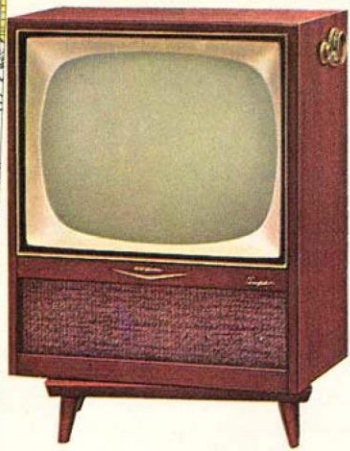

BIG NEW VARIETY

THE COOPER

Super Model, 21T839 Series

262 sq. in. viewable picture, 21-in. tube (overall diag.).

Lowest-priced RCA Victor swivel console, with *Mirror-Sharp* picture, *Silverama* Aluminized Tube, "One-Touch" Control, Balanced Fidelity Sound. Mahogany grained or Limed Oak grained finishes. Height, 34-17/32"; Width, 24-1/4"; Depth, 17".