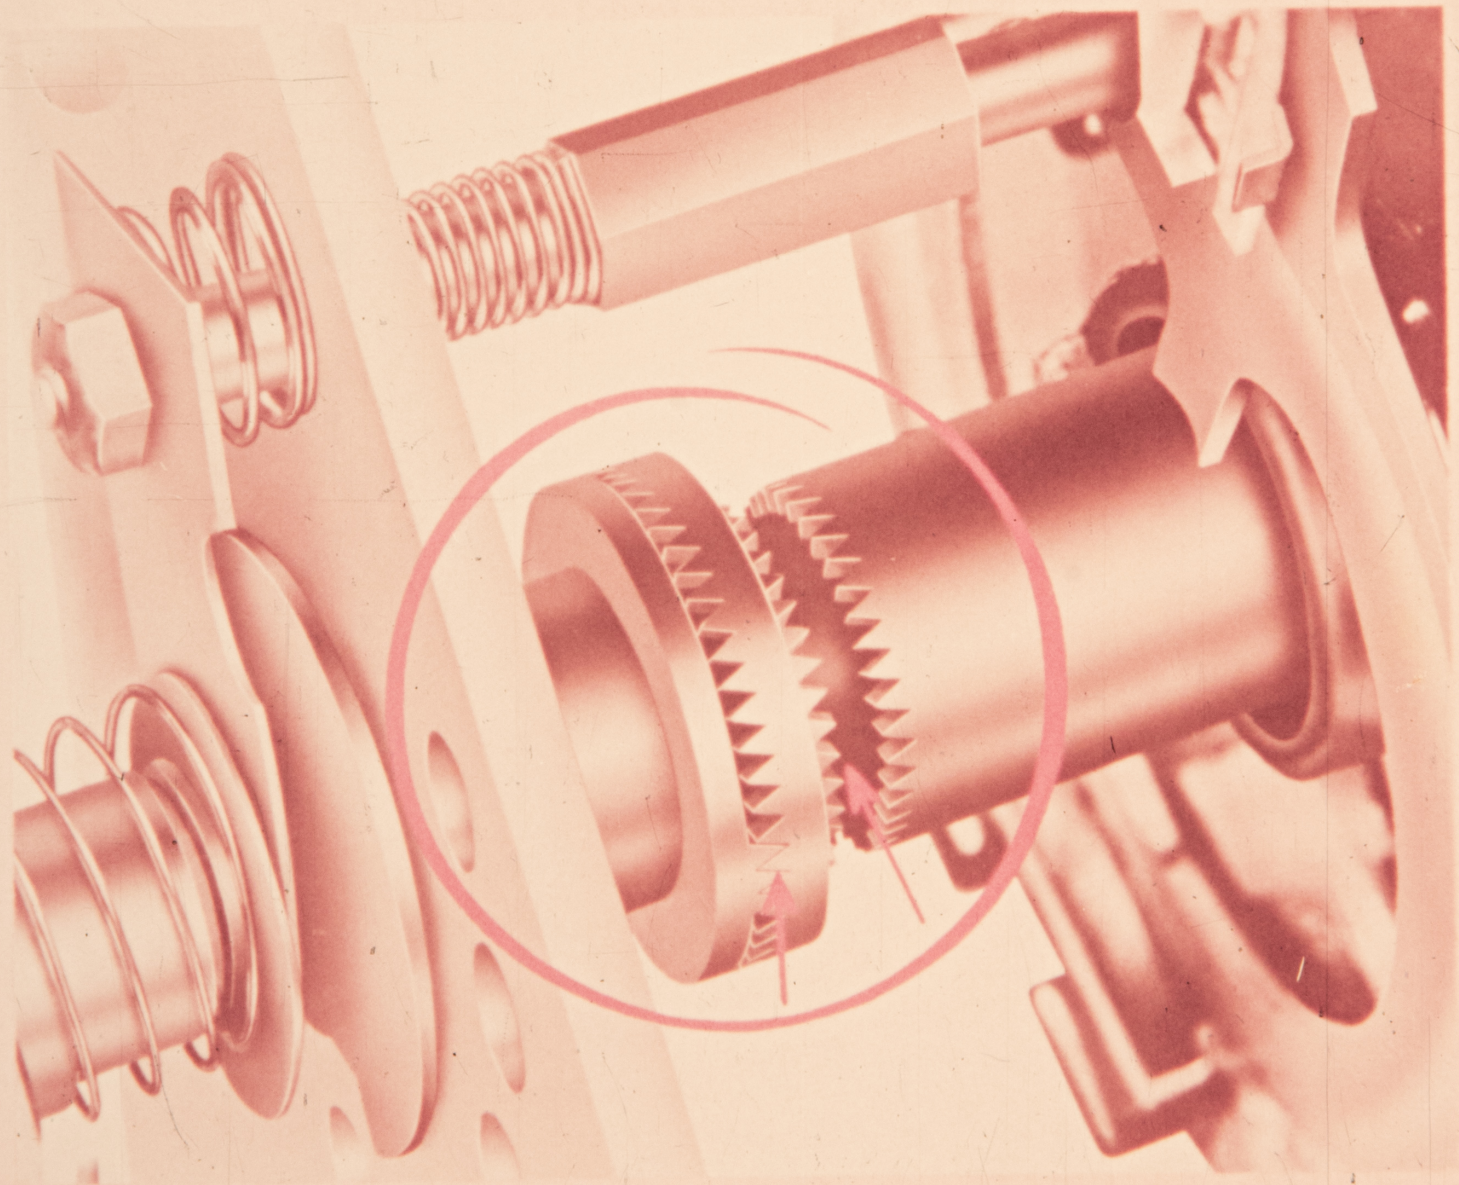

signal light

king size numbers

new "EASY-SEE" tuning
dial

numbers slant up
to meet the eye

new UHF-VHF tuning

new UHF-VHF tuning

tunes UHF
8 times
faster

EXCLUSIVE UHF-VHF "CLUTCH ACTION"

RETURN WITHOUT RETUNING

NEW ALUMINIZED "ALL-CLEAR" PICTURE TUBE

ALUMINUM FILM

DARK SAFETY GLASS

NEW ALUMINIZED "ALL CLEAR" PICTURE TUBE

● 212% GREATER CONTRAST

NEW "MAGIC MONITOR" CHASSIS

NEW "MAGIC MONITOR" CHASSIS