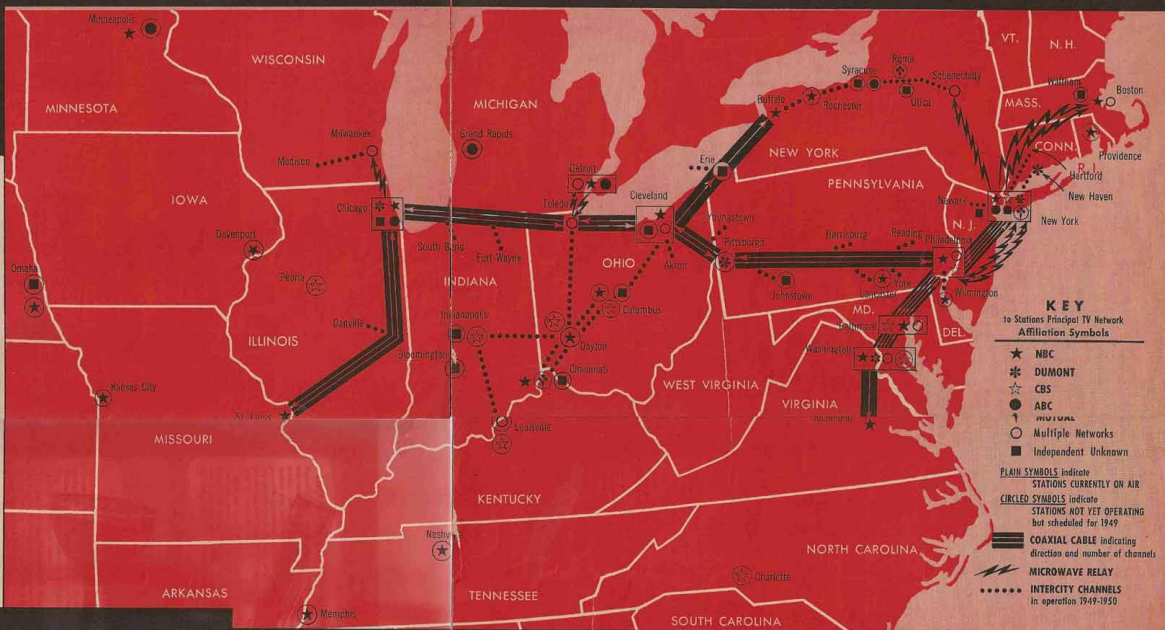

TELEVISION in 1949 — Stations & Networks

TIMETABLE OF TELEVISION BROADCASTING, CHAIN AND RELAY FACILITIES THAT WILL BE IN OPERATION DURING THE YEAR

Compiled by
CALDWELL-CLEMENS, Inc.
480 Lexington Ave., New York

KEY
to Stations Principal TV Network
Affiliation Symbols

- ★ NBC
- ☆ DUMONT
- ☆ CBS
- ABC
- Multiple Networks
- Independent Unknown

PLAIN SYMBOLS indicate STATIONS CURRENTLY ON AIR
CIRCLED SYMBOLS indicate STATIONS NOT YET OPERATING but scheduled for 1949

➤➤➤ COAXIAL CABLE indicating direction and number of channels

⚡ MICROWAVE RELAY

..... INTERCITY CHANNELS in operation 1949-1950